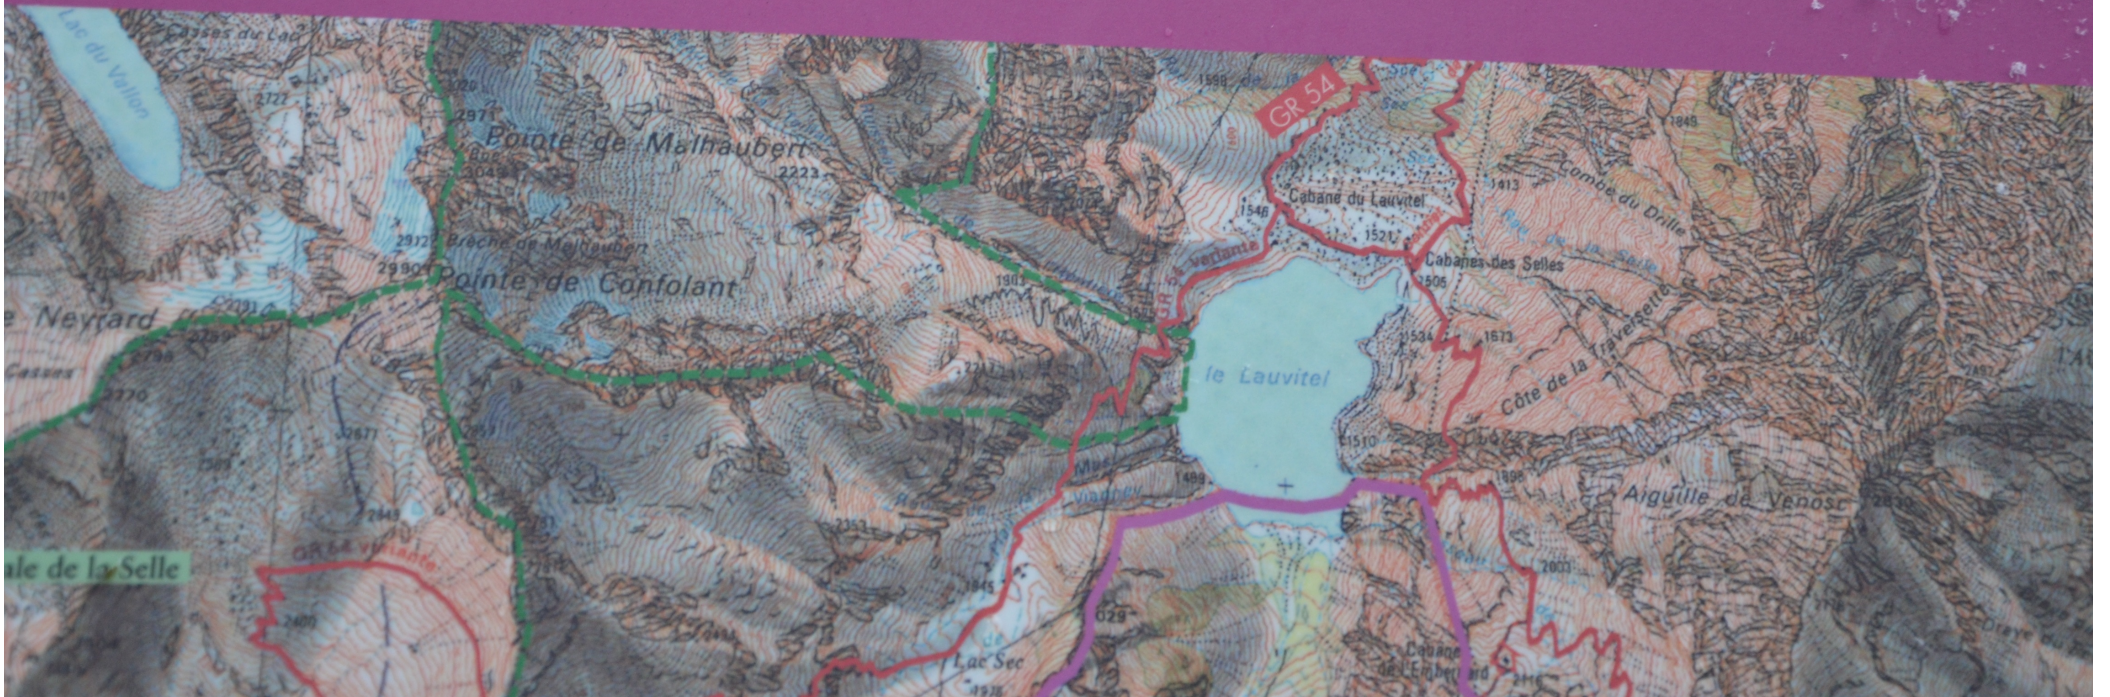

# Valsenestre

A yellow rectangular sign with black text is mounted on a dark wooden plank. The plank is secured to a stone wall with two metal nails. The sign is held in place by four small silver screws. The stone wall is composed of large, light-colored, irregularly shaped stones.

Cabane du Vallon  
de Valsenestre 1978 m.